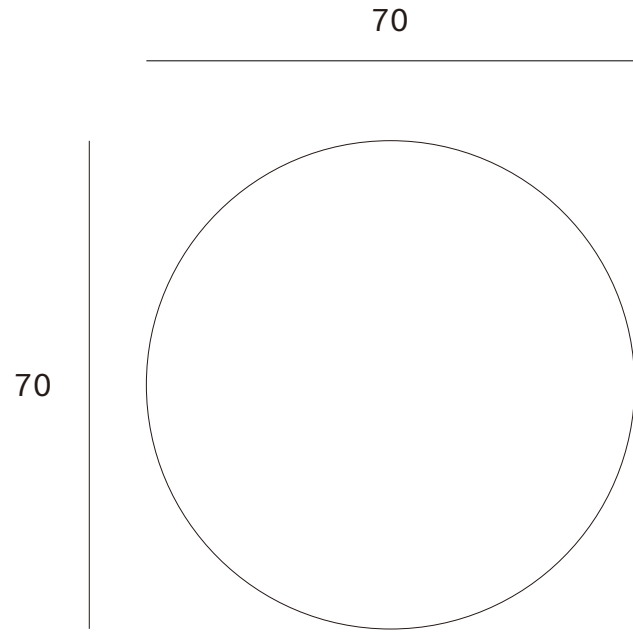

Ethnicraft

Blend table top - leather + microcement + concrete - round - Dimensions (cm)

Ethnicraft

Blend table top - leather + microcement + concrete - round - Dimensions (inches)